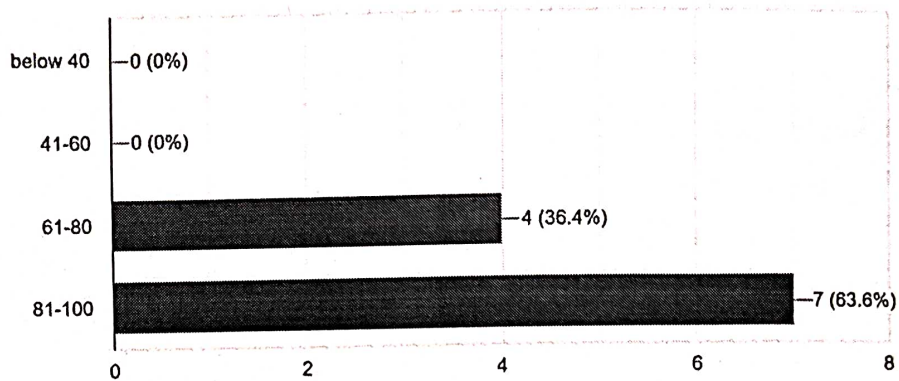

Completion of syllabus in U.G(in %)

11 responses