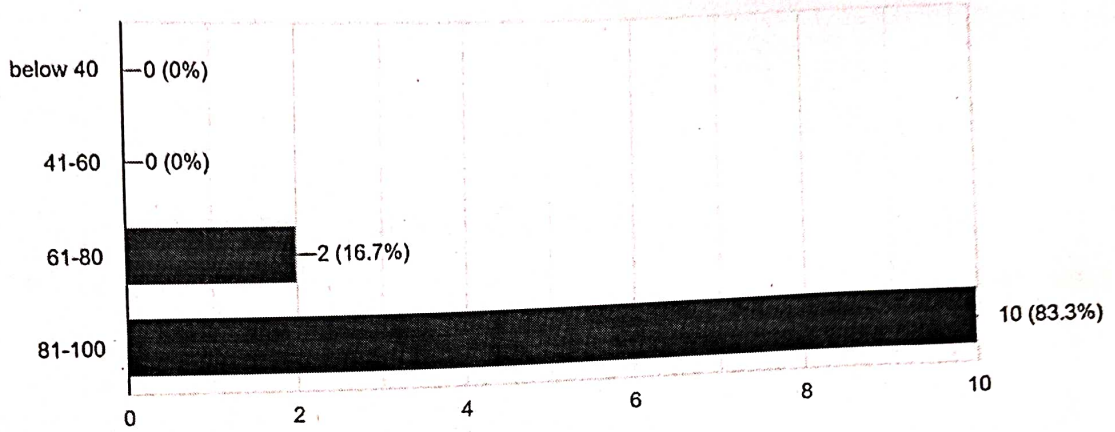

Completion of syllabus in U.G(in %)

12 responses