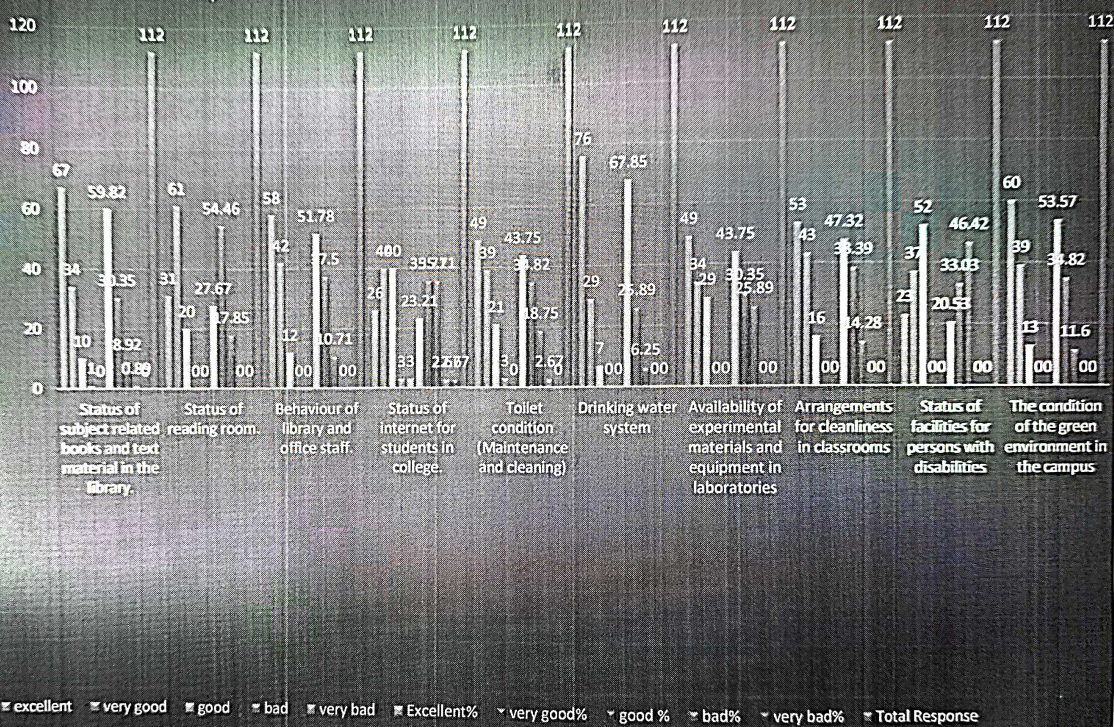

कार्यालय प्राचार्य, भारत सिंह रावत राजकीय महाविद्यालय, रिखणीखाल(पौड़ी गढ़वाल)

E-mail : gdcrikhnikhal@gmail.com

Website: www.gdcrikhnikhal.com

PARENTS FEEDBACK ANALYSIS (SESSION: 2022-2023)												
S.N.	Description	excellent	very good	good	bad	very bad	Excellent%	very good%	good %	bad%	very bad%	Total Response
1	Status of subject related books and text material in the library.	67	34	10	1	0	59.82	30.35	8.92	0.89	0	112
2	Status of reading room.	31	61	20	0	0	27.67	54.46	17.85	0	0	112
3	Behaviour of library and office staff.	58	42	12	0	0	51.78	37.5	10.71	0	0	112
4	Status of internet for students in college.	26	40	40	3	3	23.21	35.71	35.71	2.67	2.67	112
5	Toilet condition (Maintenance and cleaning)	49	39	21	3	0	43.75	34.82	18.75	2.67	0	112
6	Drinking water system	76	29	7	0	0	67.85	25.89	6.25	0	0	112
7	Availability of experimental materials and equipment in laboratories	49	34	29	0	0	43.75	30.35	25.89	0	0	112
8	Arrangements for cleanliness in classrooms	53	43	16	0	0	47.32	38.39	14.28	0	0	112
9	Status of facilities for persons with disabilities	23	37	52	0	0	20.53	33.03	46.42	0	0	112
	The condition of the green environment in the campus	60	39	13	0	0	53.57	34.82	11.60	0	0	112

Dr. Mahesh Chandra
IQAC/NAAC Coordinator
BSR Rajkiya Mahavidyalaya
Rikhal (Pauri Garhwal)

भारत सिंह रावत
राजकीय महाविद्यालय
रिखणीखाल, पौड़ी गढ़वाल

PARENTS FEEDBACK ANALYSIS (SESSION: 2022-2023)

Dr. Mahesh Chandra Arja
IQAC/NAAC Coordinator
BSR Rajkiya Mahavidyalaya
Rukhnikhal (Pauri Garhwal)

प्रोचार्य
भारत सिंह रावत
राजकीय महाविद्यालय
रिखणीखाल, पौड़ी गढ़वाल